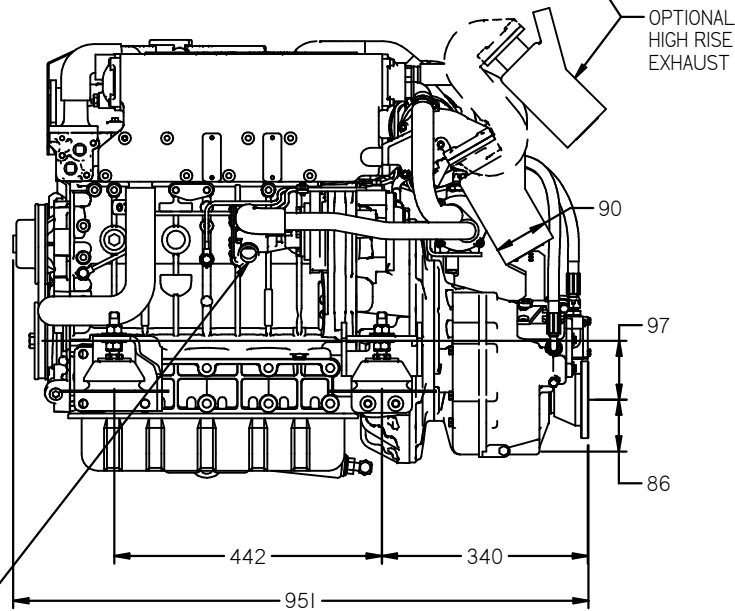

FLEXIBLE MOUNT

REV	DESCRIPTION	DATE	APP'D	DRAWN
01	MOVE FUEL FILTER AND SUMP PUMP	16/06/15	LT	TW
02	MOVE G-BOX OIL COOLER	12/01/16	LT	TW

NOTES 359kg DRY WEIGHT

DIMENSIONS IN MM (INCH)
DO NOT SCALE

PART FILE NAME: BETA80 BASE.asm

TITLE: BETA85 HEAT EXCHANGE
TM345 GEARBOX

BETA MARINE

TEL: (01452) 723482 FAX: (01452) 729916

BETA MARINE LTD,
DAVY WAY,
WATERWELLS,
QUEDGELEY,
GLOUCESTER. GL2 2AD, UK

DRAWN BY: TW	SIZE: A4	DWG NO: 100-10180	REV: 02
CHECKED BY: LT	SCALE: NTS	PAGE: 1 of 1	DATE: 26/03/2015