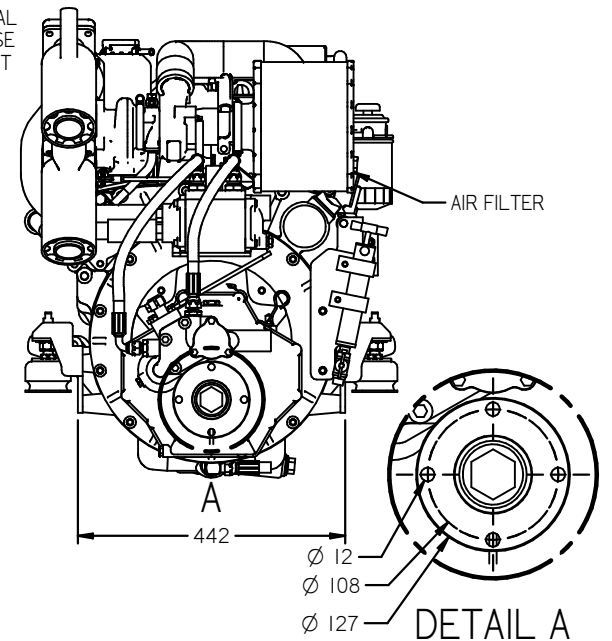

FLEXIBLE MOUNT

REV	DESCRIPTION	DATE	APP'D	DRAWN
01	MOVE FUEL FILTER AND SUMP PUMP	16/06/15	LT	TW
02	MOVE G-BOX OIL COOLER	12/01/16	LT	TW

NOTES 359kg DRY WEIGHT

DIMENSIONS IN MM (INCH)
DO NOT SCALE

PART FILE NAME: BETA80 BASE.asm

TITLE: BETA85 HEAT EXCHANGE
TM345 GEARBOX

BETA MARINE

TEL: (01452) 723482 FAX: (01452) 729916

BETA MARINE LTD,
DAVY WAY,
WATERWELLS,
QUEDGELEY,
GLOUCESTER. GL2 2AD, UK

DRAWN BY: TW	SIZE: A4	DWG NO: 100-10180	REV: 02
CHECKED BY: LT	SCALE: NTS	PAGE: 1 of 1	DATE: 26/03/2015