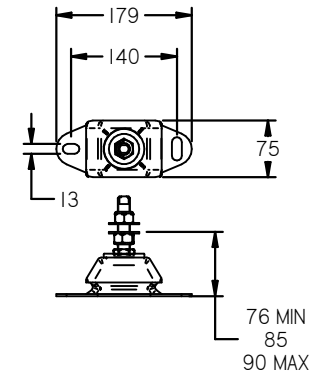

FLEXIBLE MOUNT

REV	DESCRIPTION	DATE	APP'D	DRAWN
01	MOVE FUEL FILTER AND SUMP PUMP	16/06/15	LT	TW
02	MOVE G-BOX OIL COOLER	12/01/16	LT	TW

NOTES 359kg DRY WEIGHT

DIMENSIONS IN MM (INCH)
DO NOT SCALE

PART FILE NAME: BETA80 BASE.asm

TITLE: BETA85 HEAT EXCHANGE
TM345 GEARBOX

BETA MARINE

TEL: (01452) 723482 FAX: (01452) 729916

BETA MARINE LTD,
DAVY WAY,
WATERWELLS,
QUEDGELEY,
GLOUCESTER. GL2 2AD, UK

DRAWN BY: TW	SIZE: A4	DWG NO: 100-10180	REV: 02
CHECKED BY: LT	SCALE: NTS	PAGE: 1 of 1	DATE: 26/03/2015