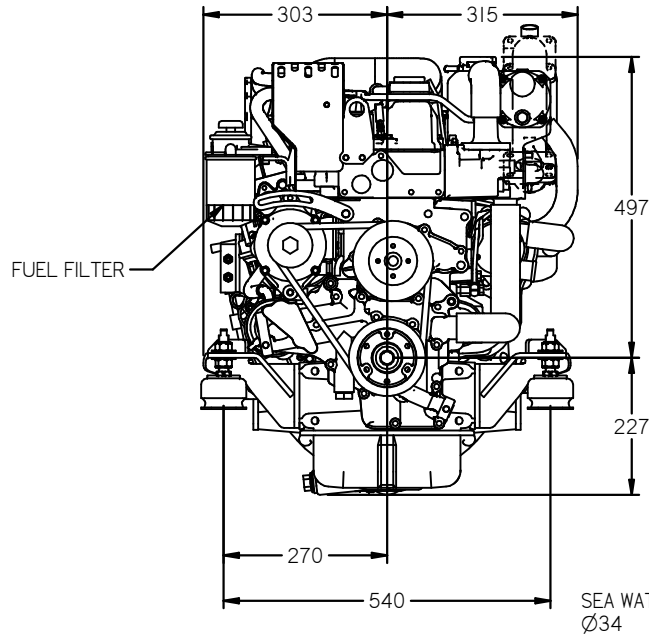

FLEXIBLE MOUNT

REV	DESCRIPTION	DATE	APP'D	DRAWN
01	MOVE FUEL FILTER AND SUMP PUMP	16/06/15	LT	TW
02	MOVE G-BOX OIL COOLER	12/01/16	LT	TW

NOTES 359kg DRY WEIGHT

DIMENSIONS IN MM (INCH)
DO NOT SCALE

PART FILE NAME: BETA80 BASE.asm

TITLE: BETA85 HEAT EXCHANGE
TM345 GEARBOX

BETA MARINE

TEL: (01452) 723482 FAX: (01452) 729916

BETA MARINE LTD,
DAVY WAY,
WATERWELLS,
QUEDGELEY,
GLOUCESTER. GL2 2AD, UK

DRAWN BY: TW	SIZE: A4	DWG NO: 100-10180	REV: 02
CHECKED BY: LT	SCALE: NTS	PAGE: 1 of 1	DATE: 26/03/2015